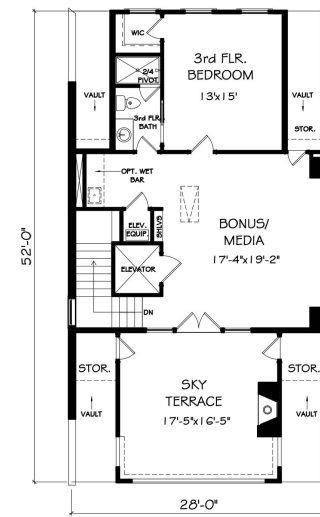

THE GREENWICH

4,598 SQ. FT. INCL. 295 SQ. FT. SKY TERRACE - 5 BD | 5.5 BA

TERRACE LEVEL

FIRST FLOOR

SECOND FLOOR

SKY LEVEL

LAUREL VIEW
 3710 MATHIS AIRPORT PKWY
 SUWANEE, GA 30024
 678-434-9767
 JWCLAURELVIEW.COM