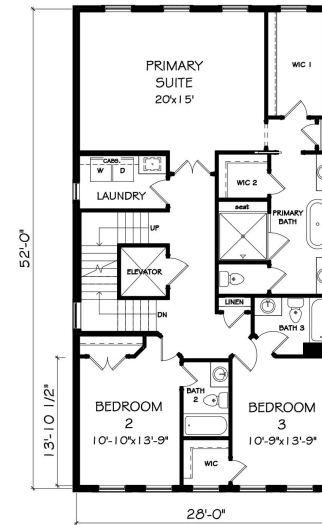

THE GREENWICH

4,598 SQ. FT. INCL. 295 SQ. FT. SKY TERRACE - 5 BD | 5.5 BA

TERRACE LEVEL

FIRST FLOOR

SECOND FLOOR

SKY LEVEL

LAUREL VIEW
 3710 MATHIS AIRPORT PKWY
 SUWANEE, GA 30024
 678-434-9767
 JWCLAURELVIEW.COM