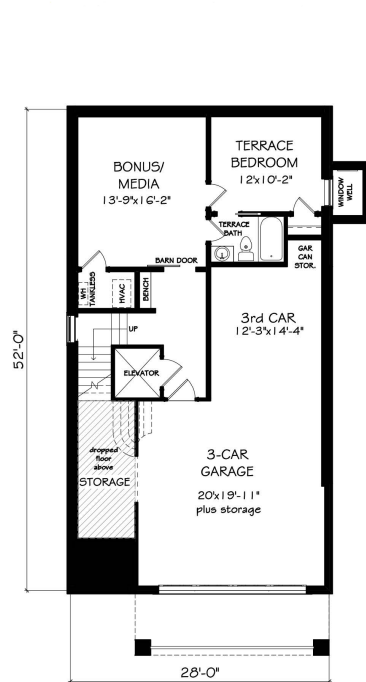

THE GREENWICH

4,598 SQ. FT. INCL. 295 SQ. FT. SKY TERRACE - 5 BD | 5.5 BA

TERRACE LEVEL

FIRST FLOOR

SECOND FLOOR

SKY LEVEL

LAUREL VIEW
 3710 MATHIS AIRPORT PKWY
 SUWANEE, GA 30024
 678-434-9767
 JWCLAURELVIEW.COM