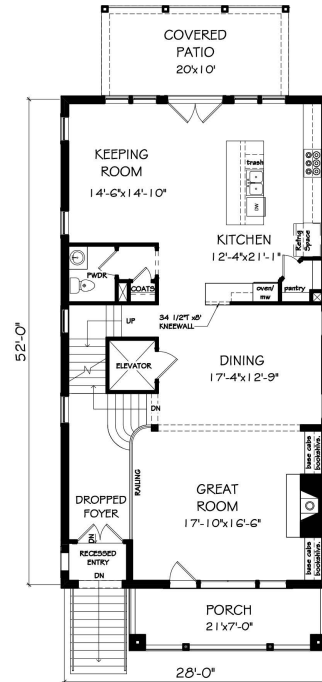

THE GREENWICH

4,598 SQ. FT. INCL. 295 SQ. FT. SKY TERRACE - 5 BD | 5.5 BA

TERRACE LEVEL

FIRST FLOOR

SECOND FLOOR

SKY LEVEL

LAUREL VIEW
 3710 MATHIS AIRPORT PKWY
 SUWANEE, GA 30024
 678-434-9767
 JWCLAURELVIEW.COM